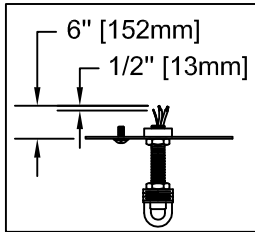

CAUTION - All glass is fragile, use care when handling Glass component(s) and or Lamp(s).

CANOPY MOUNTING & WIRE CONNECTION ASSEMBLY STEPS:

ADJUST HEIGHT WITH "D"
K → A (TO LOCK)
RÉGLEZ LA HAUTEUR AVEC "D"
K → A (À VERROUILLER)
AJUSTA LA ALTURA CON "D"
K → A (APRETAR)