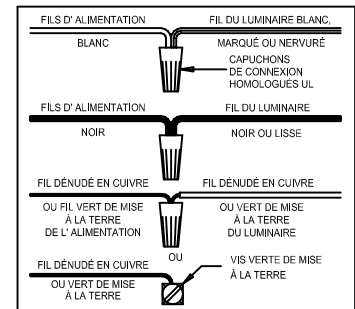

Instructions d'Assemblage et Installation

MISE EN GARDE: Lire les instructions avec soin et couper le courant au disjoncteur central avant de commencer l'installation.

*****

AVERTISSEMENT - S'il y a d'autres mécanismes régulateurs qui s'emploient avec ce dispositif, suivre soigneusement les instructions pour satisfaire aux exigences NEC. Si vous avez des questions, consulter un électricien qualifié.

AVERTISSEMENT - Ce produit contient des composants chimiques qui selon L'état de Californie provoquent un cancer, des infirmités de naissance et (ou) du mal au système reproductif. Il faut laver les mains soigneusement après avoir installé, manipulé, nettoyé, ou autrement touché ce produit.

MISE EN GARDE - Le verre est toujours fragile; maniez le(s) composant(s) et/ou l' (les) ampoule(s) avec prudence.

*****