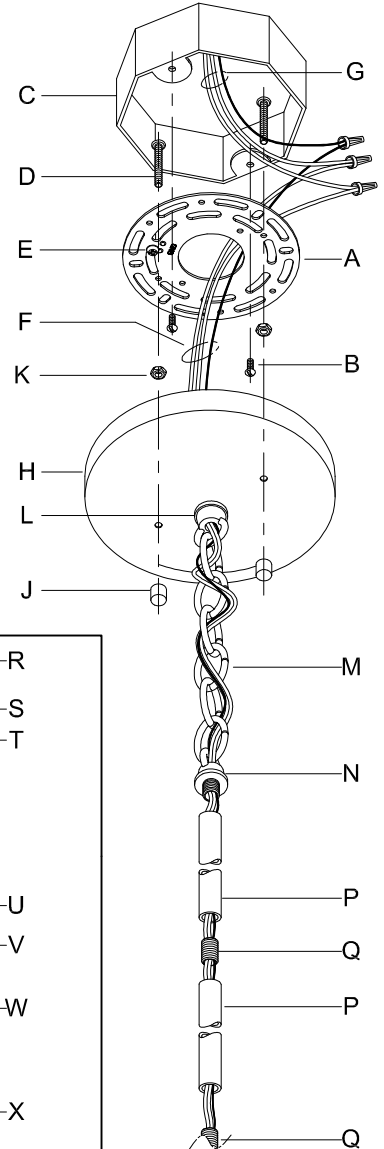

CAUTION: Read instructions carefully and turn electricity off at main circuit breaker panel before beginning installation.

500173

WARNING - If any Special Control Devices are used with this Fixture, Follow the Instructions Carefully to assure full compliance with N.E.C. requirements. If there are any questions, contact a Qualified Electrical Contractor.

CAUTION - All glass is fragile, use care when handling Glass component(s) and or Lamp(s).

CANOPY MOUNTING & WIRE CONNECTION ASSEMBLY STEPS:

ADJUST HEIGHT WITH "D"
K → A (TO LOCK)
RÉGLEZ LA HAUTEUR AVEC "D"
K → A (À VERROUILLER)
AJUSTA LA ALTURA CON "D"
K → A (APRETAR)

1. D,E → A
2. K → D
3. B,A → C
4. F → N
5. N → P
6. P → Q
7. M → L,P
8. F → P,N,M,L
9. F → G
10. H,J → D

FIXTURE ASSEMBLY STEPS:

1. T → Q
2. V,W → X
3. R,S → W
4. Y,Z,AA → X
5. BB → U

B, C, G & BB
(NOT FURNISHED)
(NON FOURNIE)
(NO INCLUIDA)