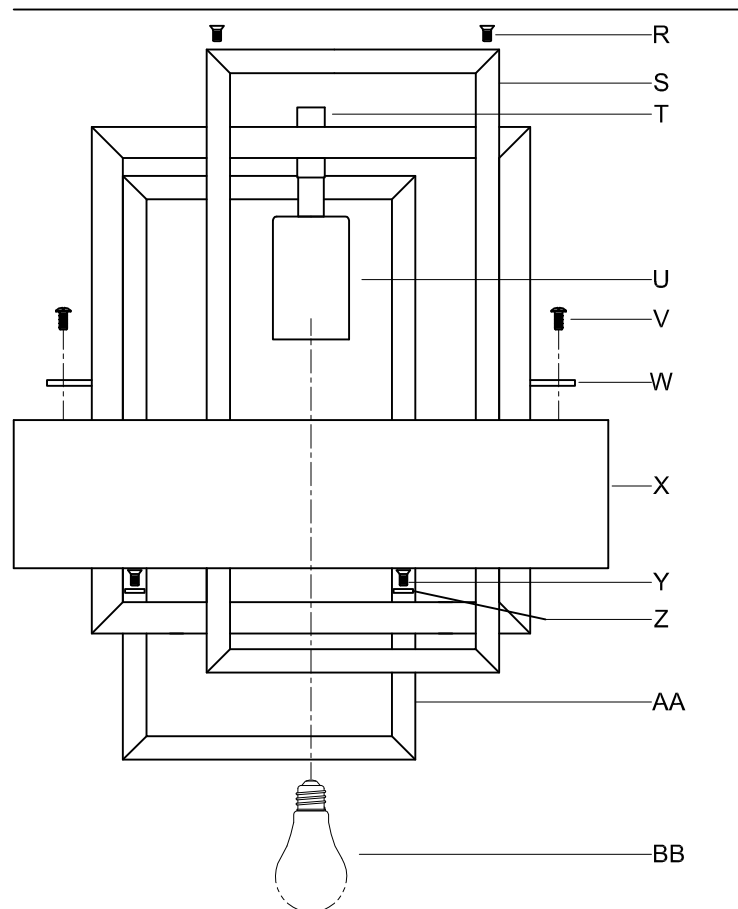

CAUTION - All glass is fragile, use care when handling Glass component(s) and or Lamp(s).

CANOPY MOUNTING & WIRE CONNECTION ASSEMBLY STEPS:

ADJUST HEIGHT WITH "D"
K → A (TO LOCK)
RÉGLEZ LA HAUTEUR AVEC "D"
K → A (À VERROUILLER)
AJUSTA LA ALTURA CON "D"
K → A (APRETAR)

1. D,E → A
2. K → D
3. B,A → C
4. F → N
5. N → P
6. P → Q
7. M → L,P
8. F → P,N,M,L
9. F → G
10. H,J → D

FIXTURE ASSEMBLY STEPS:

1. T → Q
2. V,W → X
3. R,S → W
4. Y,Z,AA → X
5. BB → U

B, C, G & BB
(NOT FURNISHED)
(NON FOURNIE)
(NO INCLUIDA)