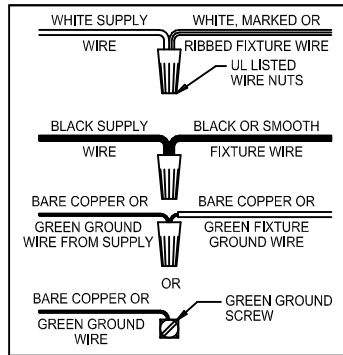

CAUTION: Read instructions carefully and turn electricity off at main circuit breaker panel before beginning installation.

500173

WARNING - If any Special Control Devices are used with this Fixture, Follow the Instructions Carefully to assure full compliance with N.E.C. requirements. If there are any questions, contact a Qualified Electrical Contractor.

CAUTION - All glass is fragile, use care when handling Glass component(s) and or Lamp(s).

CANOPY MOUNTING & WIRE CONNECTION ASSEMBLY STEPS:

ADJUST HEIGHT WITH "D"
K → A (TO LOCK)
RÉGLEZ LA HAUTEUR AVEC "D"
K → A (À VERROUILLER)
AJUSTA LA ALTURA CON "D"
K → A (APRETAR)