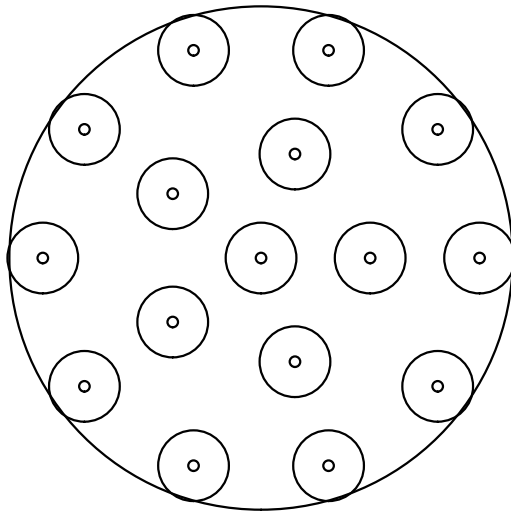

CUSTOMER REFERENCE DRAWING

FRONT VIEW

SILVER

- 11 Clear glass-Evening Cloud
- 13 Clear glass-quartz combination
- 14 Natural glass-quartz combination
- 102 Random Cluster
- 106 Nebula

GOLD

- 21 Clear glass-Evening Cloud
- 23 Clear glass-quartz combination
- 24 Natural glass-quartz combination
- 202 Random cluster
- 206 Nebula

BOTTOM VIEW

THUMBNAIL IMAGES OF STYLE OPTIONS:

<p>5" X 2-3/4"</p> <p>-11 & -21</p>	<p>6" X 4-3/4"</p>	<p>6" x 4 1/2"</p> <p>-13, -14, -23, -24</p>	<p>6" x 4 1/2"</p>	<p>5" x 4"</p>	<p>APPROX. Ø 5.5"</p> <p>-102 -202</p>	<p>APPROX. 4.5"W X 3.5"H</p> <p>-106 -206</p>
---	--------------------	--	--------------------	----------------	--	---