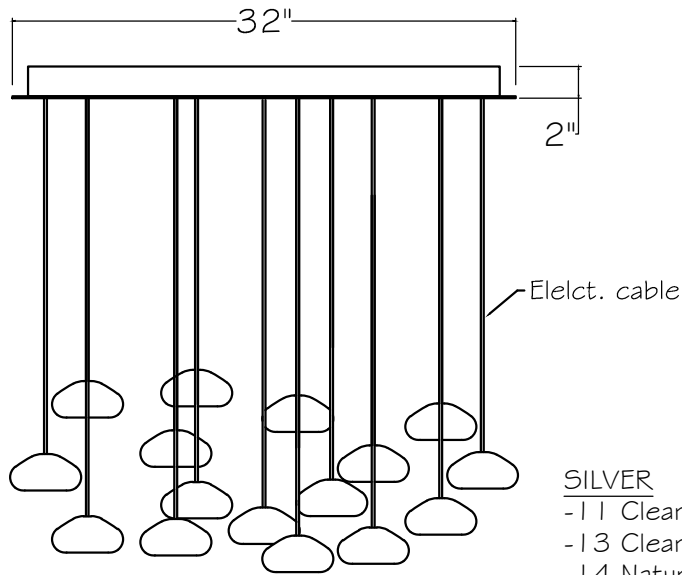

CUSTOMER REFERENCE DRAWING

FRONT VIEW

SILVER

- 11 Clear glass-Evening Cloud
- 13 Clear glass-quartz combination
- 14 Natural glass-quartz combination
- 102 Random Cluster
- 106 Nebula

GOLD

- 21 Clear glass-Evening Cloud
- 23 Clear glass-quartz combination
- 24 Natural glass-quartz combination
- 202 Random cluster
- 206 Nebula

BOTTOM VIEW

THUMBNAIL IMAGES OF STYLE OPTIONS:

<p>5" X 2-3/4"</p> <p>-11 & -21</p>	<p>6" X 4-3/4"</p>	<p>6" x 4 1/2"</p> <p>-13, -14, -23, -24</p>	<p>6" x 4 1/2"</p>	<p>5" x 4"</p>	<p>APPROX. Ø 5.5"</p> <p>-102 -202</p>	<p>APPROX. 4.5"W X 3.5"H</p> <p>-106 -206</p>
---	--------------------	--	--------------------	----------------	--	---